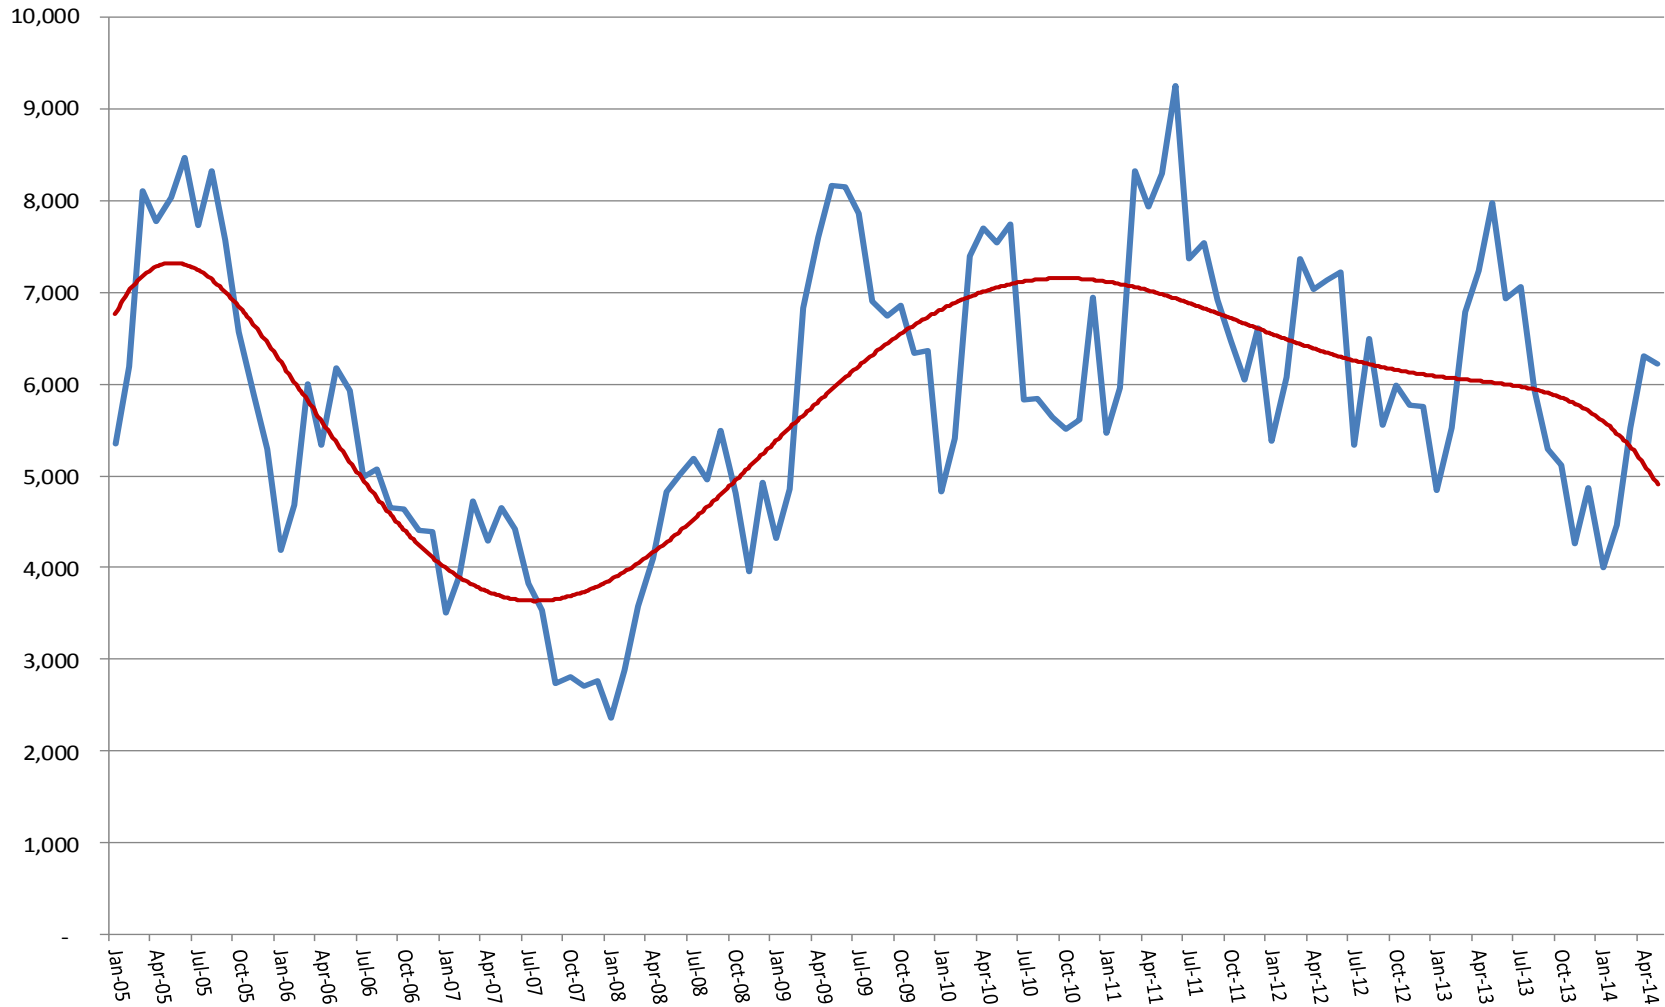

Greater Phoenix/Scottsdale Market Update June 2014

Phoenix / Scottsdale Single Family Detached Closings

Prepared by Forrest Barbee * Information deemed reliable, but not guaranteed * Resale Market Only