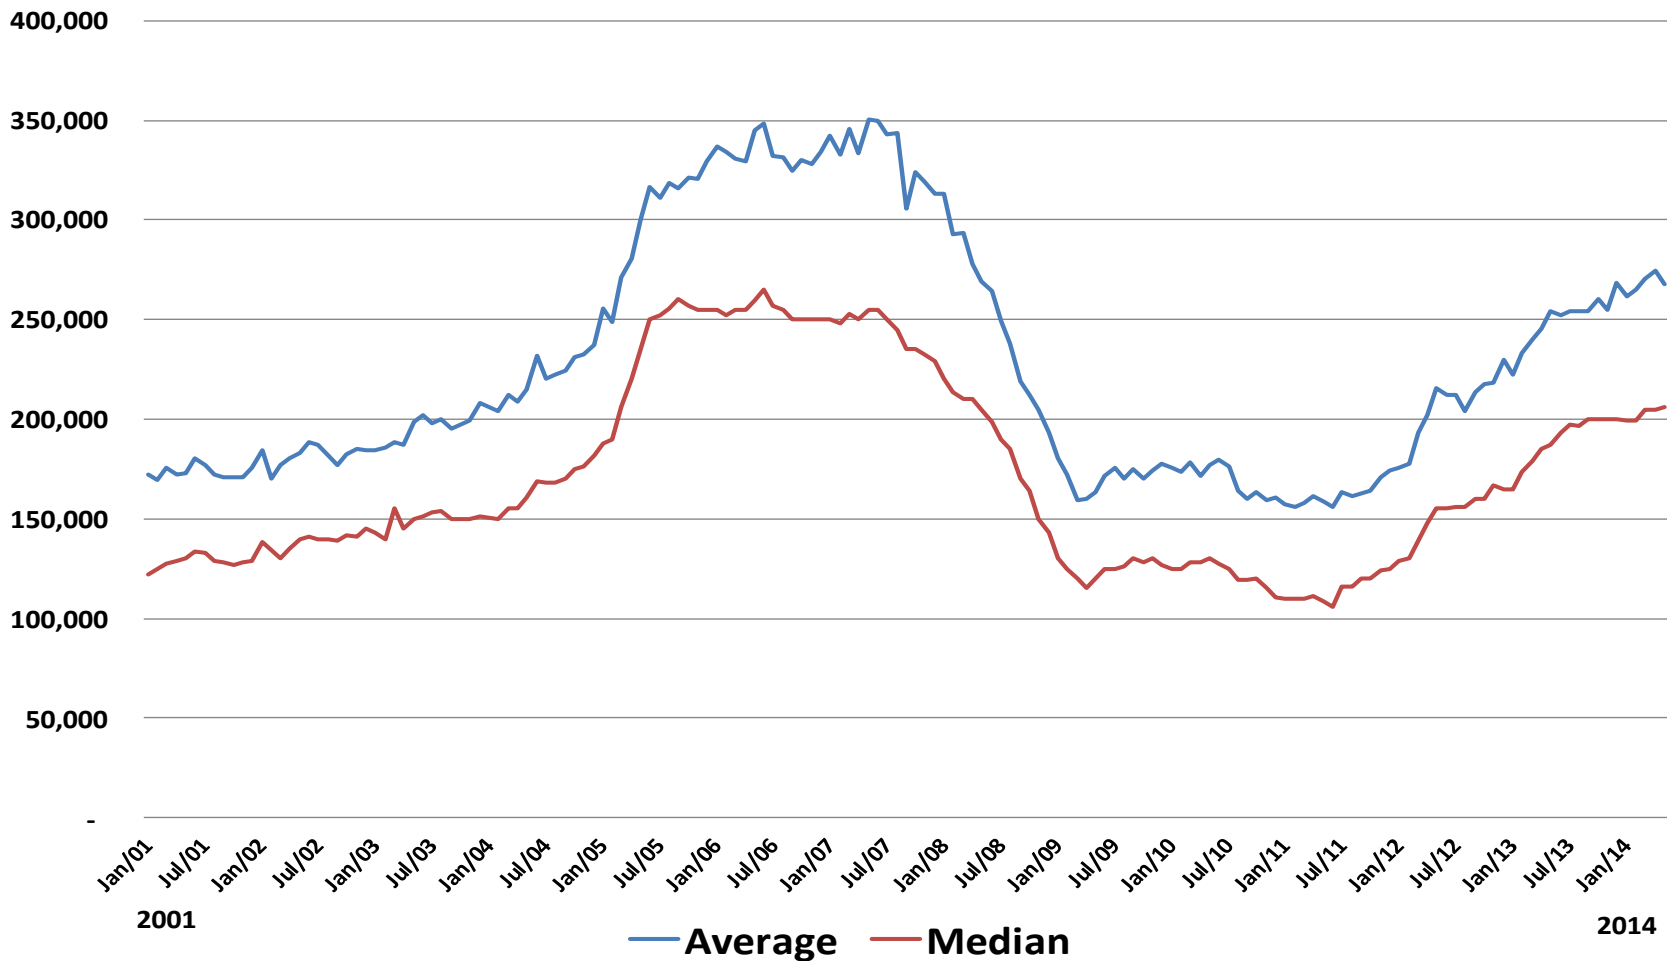

Greater Phoenix/Scottsdale Market Update June 2014

Single Family Detached Market Prices

Prepared by Forrest Barbee * Information deemed reliable, but not guaranteed * Resale Market Only