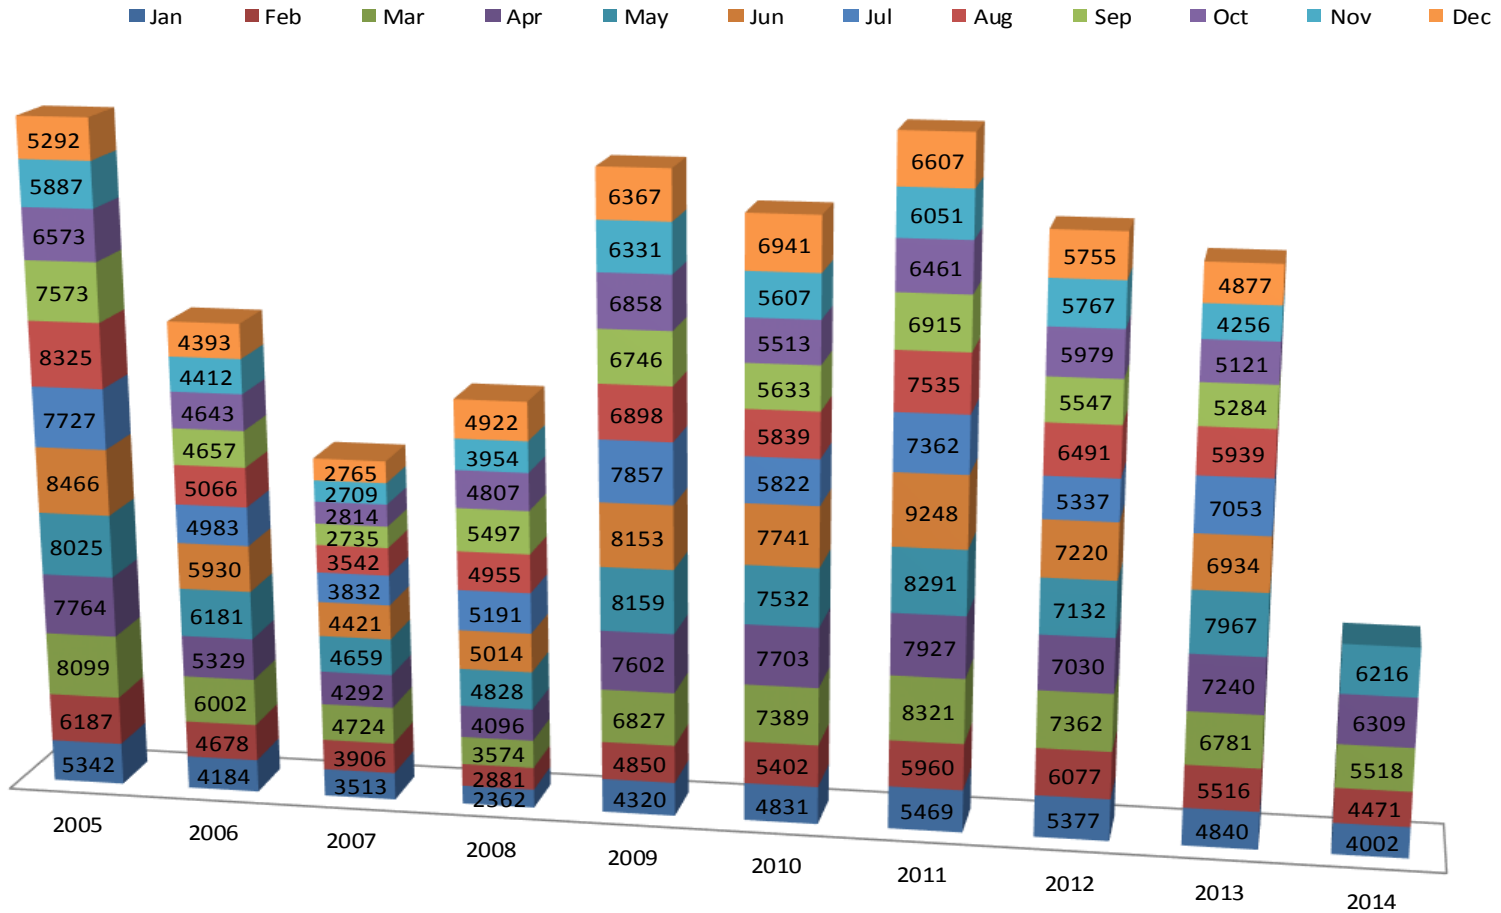

Greater Phoenix/Scottsdale Market Update June 2014

Single Family Detached Residential Closings Phoenix / Scottsdale

Prepared by Forrest Barbee * Information deemed reliable, but not guaranteed * Resale Market Only