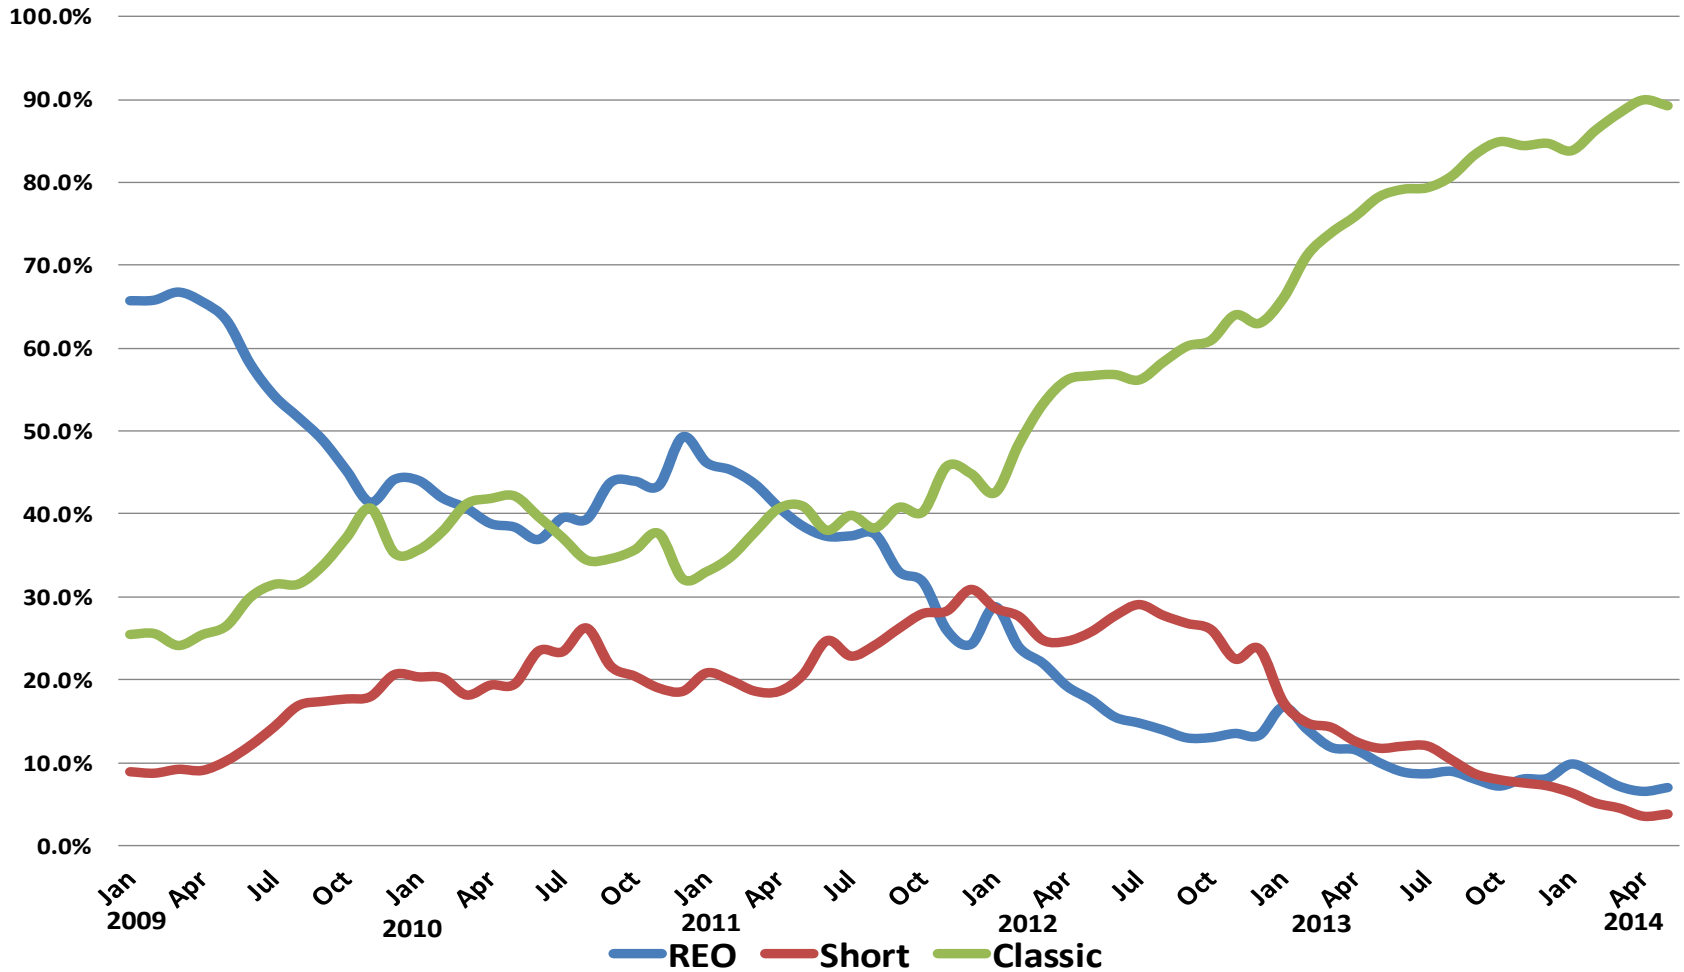

**Greater Phoenix/Scottsdale Market Update
June 2014**

May Closings by Type

**Greater Phoenix/Scottsdale Market Update
June 2014**

May Closings by Sold Terms

Prepared by Forrest Barbee * Information deemed reliable, but not guaranteed * Resale Market Only

Greater Phoenix/Scottsdale Market Update June 2014

Closed Sales Trend by Type

Prepared by Forrest Barbee * Information deemed reliable, but not guaranteed * Resale Market Only

Greater Phoenix/Scottsdale Market Update June 2014